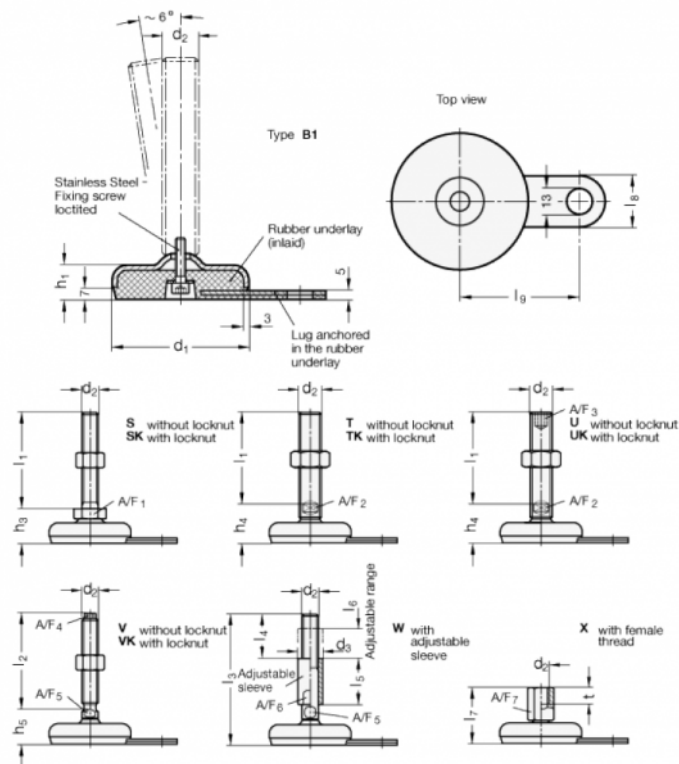

Article number: 203360M12100B1SK
 Description: E+G levelling foot
 GN 33-60-M12-100-B1-SK, Stainless steel
 Note: SK With nut, External hexagon at the bottom

Measures

- A/F1 = 17
- d1 = 60
- d2 = M12
- h1 = 19
- h3 = 27
- l1 = 100
- l8 = 25
- l9 = 50